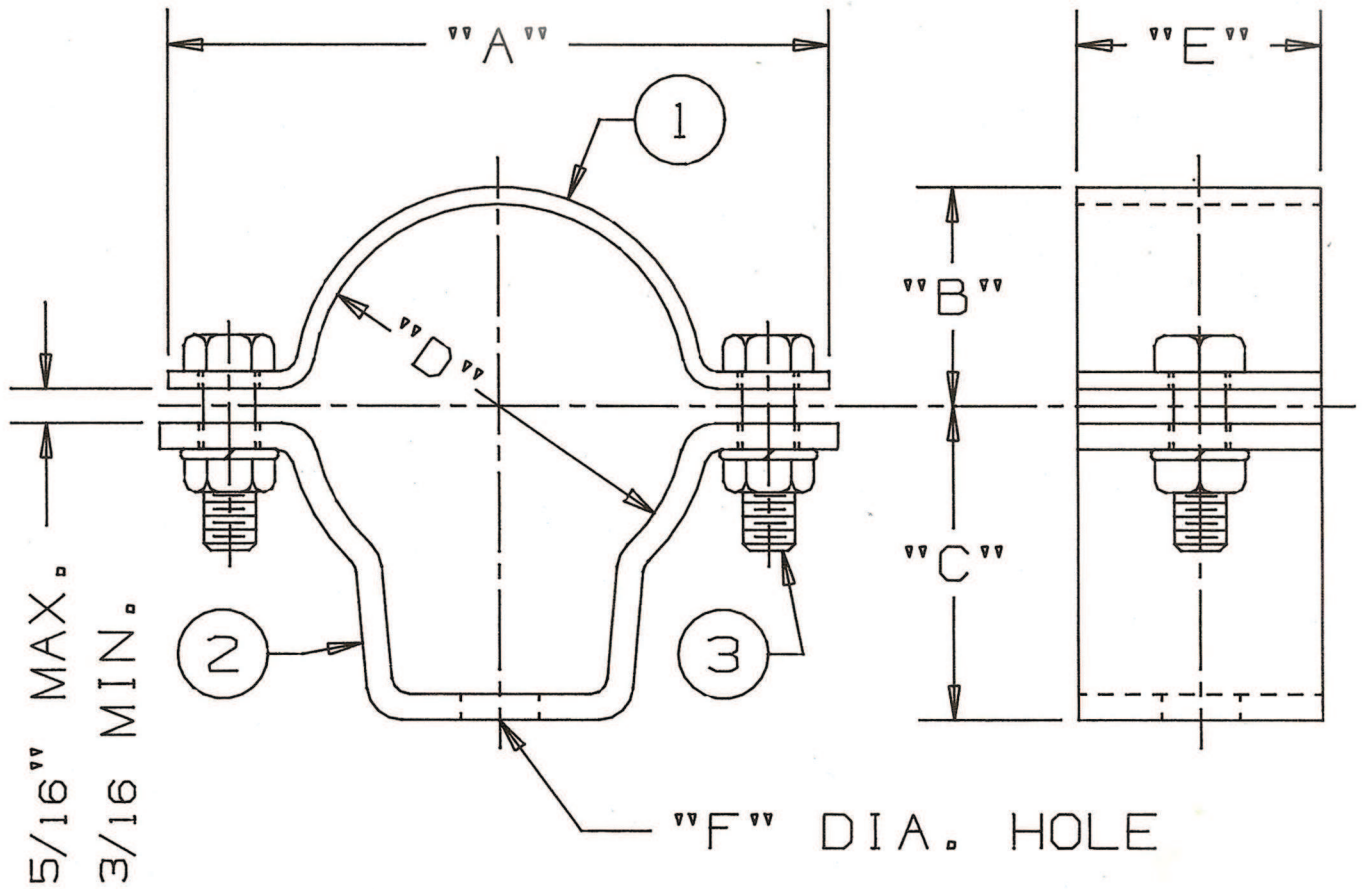

"SZ" FRAMES FOR CABLE SUPPORTS

6	355706-B	47/16	4"	6 1/2	23/8	3 1/4	2 1/2	9/16	36705X2 (Cu.)	9511-W	(2) 3/8-16 X 1 1/2 HHMB, HEX. NUTS LOCKWASHERS (SS)
5	355705-B	3 13/16	3" - 3 1/2"	5 7/8	2 1/16	2 7/8	2 1/4	9/16	36704X5 (Cu.)	9510-W	(2) 3/8-16 X 1 1/2 HHMB, HEX. NUTS LOCKWASHERS (SS)
4	355704-B	3 9/16	2 1/2"	5 1/4	1 3/4	2 1/2	2 1/4	9/16	36703X17 (Cu.)	B-865XA-W	(2) 3/8-16 X 1 1/2 HHMB, HEX. NUTS LOCKWASHERS (SS)
3	355703-B	2 11/16	2"	4 3/4	1 1/2	2 1/4	1 3/4	9/16	36702X9 (Cu.)	B-864XA-W	(2) 3/8-16 X 1 1/2 HHMB, HEX. NUTS LOCKWASHERS (SS)
2	355702-B	1 15/16	1 1/2"	3 3/4	1 1/8	1 7/8	1 1/4	11/32	36701X2 (Cu.)	B-851XE-W	(2) 5/16-18 X 1 1/4 HHMB, HEX. NUTS LOCKWASHERS (SS)
1	355701-B	1 5/16	1 1/4"	2 3/4	1 3/16	1 3/8	1	9/16	36700X2 (Cu.)	B-853XA	(2) 1/4-20 X 1 HHMB, HEX. NUTS LOCKWASHERS (SS)
SR. NO.	CAT. NO. FRAME TYPE "SZ"	"D"	COND. SIZE	"A"	"B"	"C"	"E"	"F"	ITEM #1	ITEM #2	ITEM #3